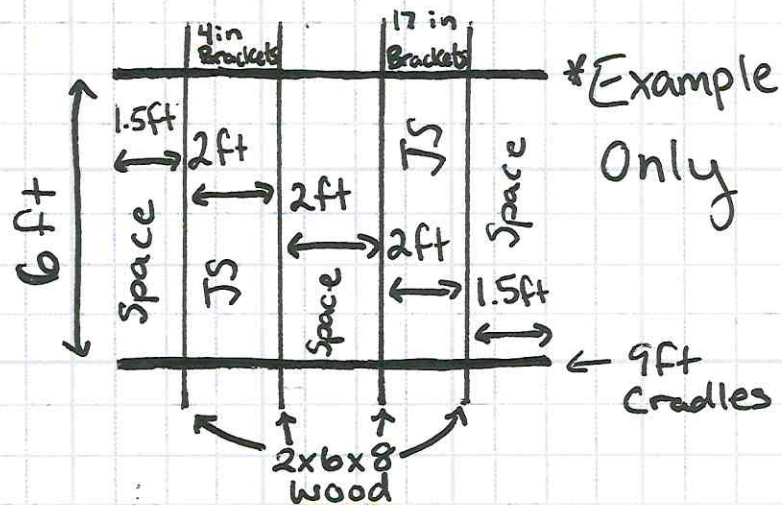

## Example Bunk Placement for Double JS Boathouse Lift with 9ft Cradles

This is an example guide for installing JS double brackets. Actual placement varies with different Jet Skis.